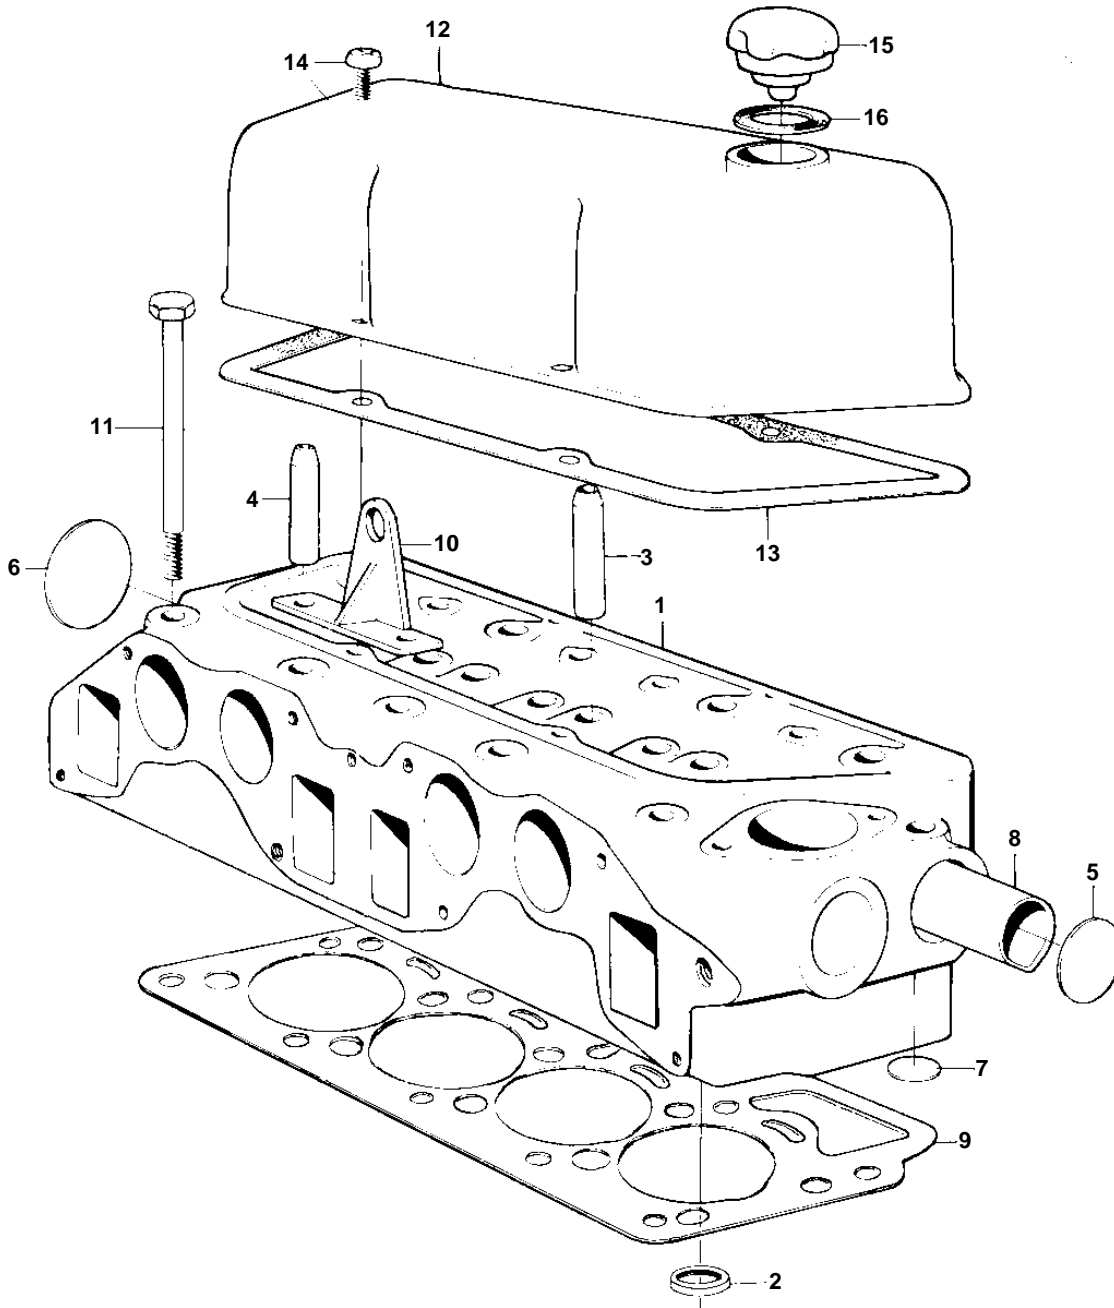

AQ130D

2104

AQ130D

| REF | PART NO. | QTY | DESCRIPTION | NOTES |
|-----|----------|-----|---------------------------|----------------------------------------------------|
| 1 | | 1 | Cylinder head | FOR UNLEADED GAS. |
| | 3803012 | 1 | Cylinder head, exch, exch | FOR UNLEADED GAS. |
| 2 | | 4 | · Valve seat, EXHAUST | AQ130D, AQ130C MO15302/XXXX-. BB115A MO1401/XXXX-. |
| 3 | 419652 | 4 | · Valve guide, INTAKE | |
| 4 | 419653 | 4 | · Valve guide, EXHAUST | |
| 5 | 192211 | 2 | · Expansion plug | |
| 6 | 192212 | 1 | · Expansion plug | |
| 8 | | 1 | · Tube | |
| 9 | 462623 | 1 | Gasket | |
| 10 | | 1 | LIFT EYE | |
| 11 | 191523 | 10 | Screw | |
| 12 | | 1 | Valve cover | |
| 13 | 419678 | 1 | Gasket | |
| 14 | 950045 | 4 | Cross recessed screw | |
| 15 | 420292 | 1 | Oil filler cap | |
| 16 | 940096 | 1 | Gasket | |